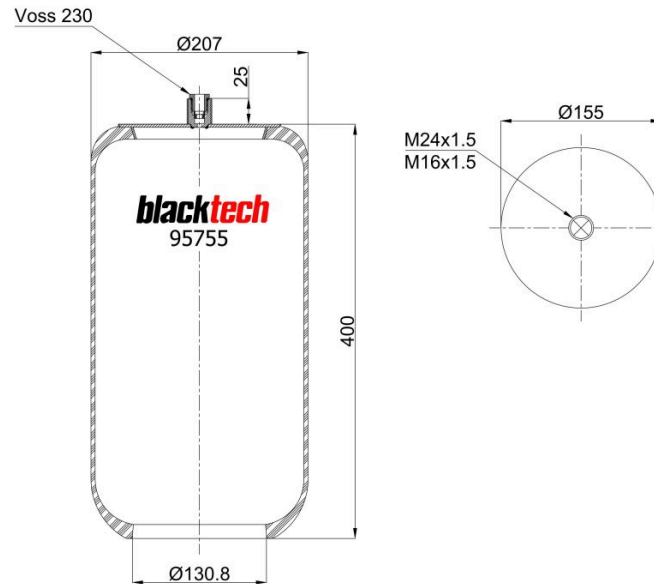

RML 95755

Product Details

Air Spring Typ	Service Air Springs
Weight (kg, net)	-
Piston Type	w/o

V 1 KE 22-1-230 NP

OE Manufacturer / Part No.

Fits to Manufacturer	Fits to OE Number
EVOBUS	A 629 327 00 01