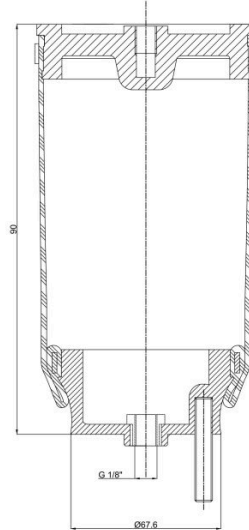

# 210 07 C

## Product Details

Air Spring Typ	Seat Air Springs
Weight (kg, net)	-
Piston Type	w/o

V 076 190